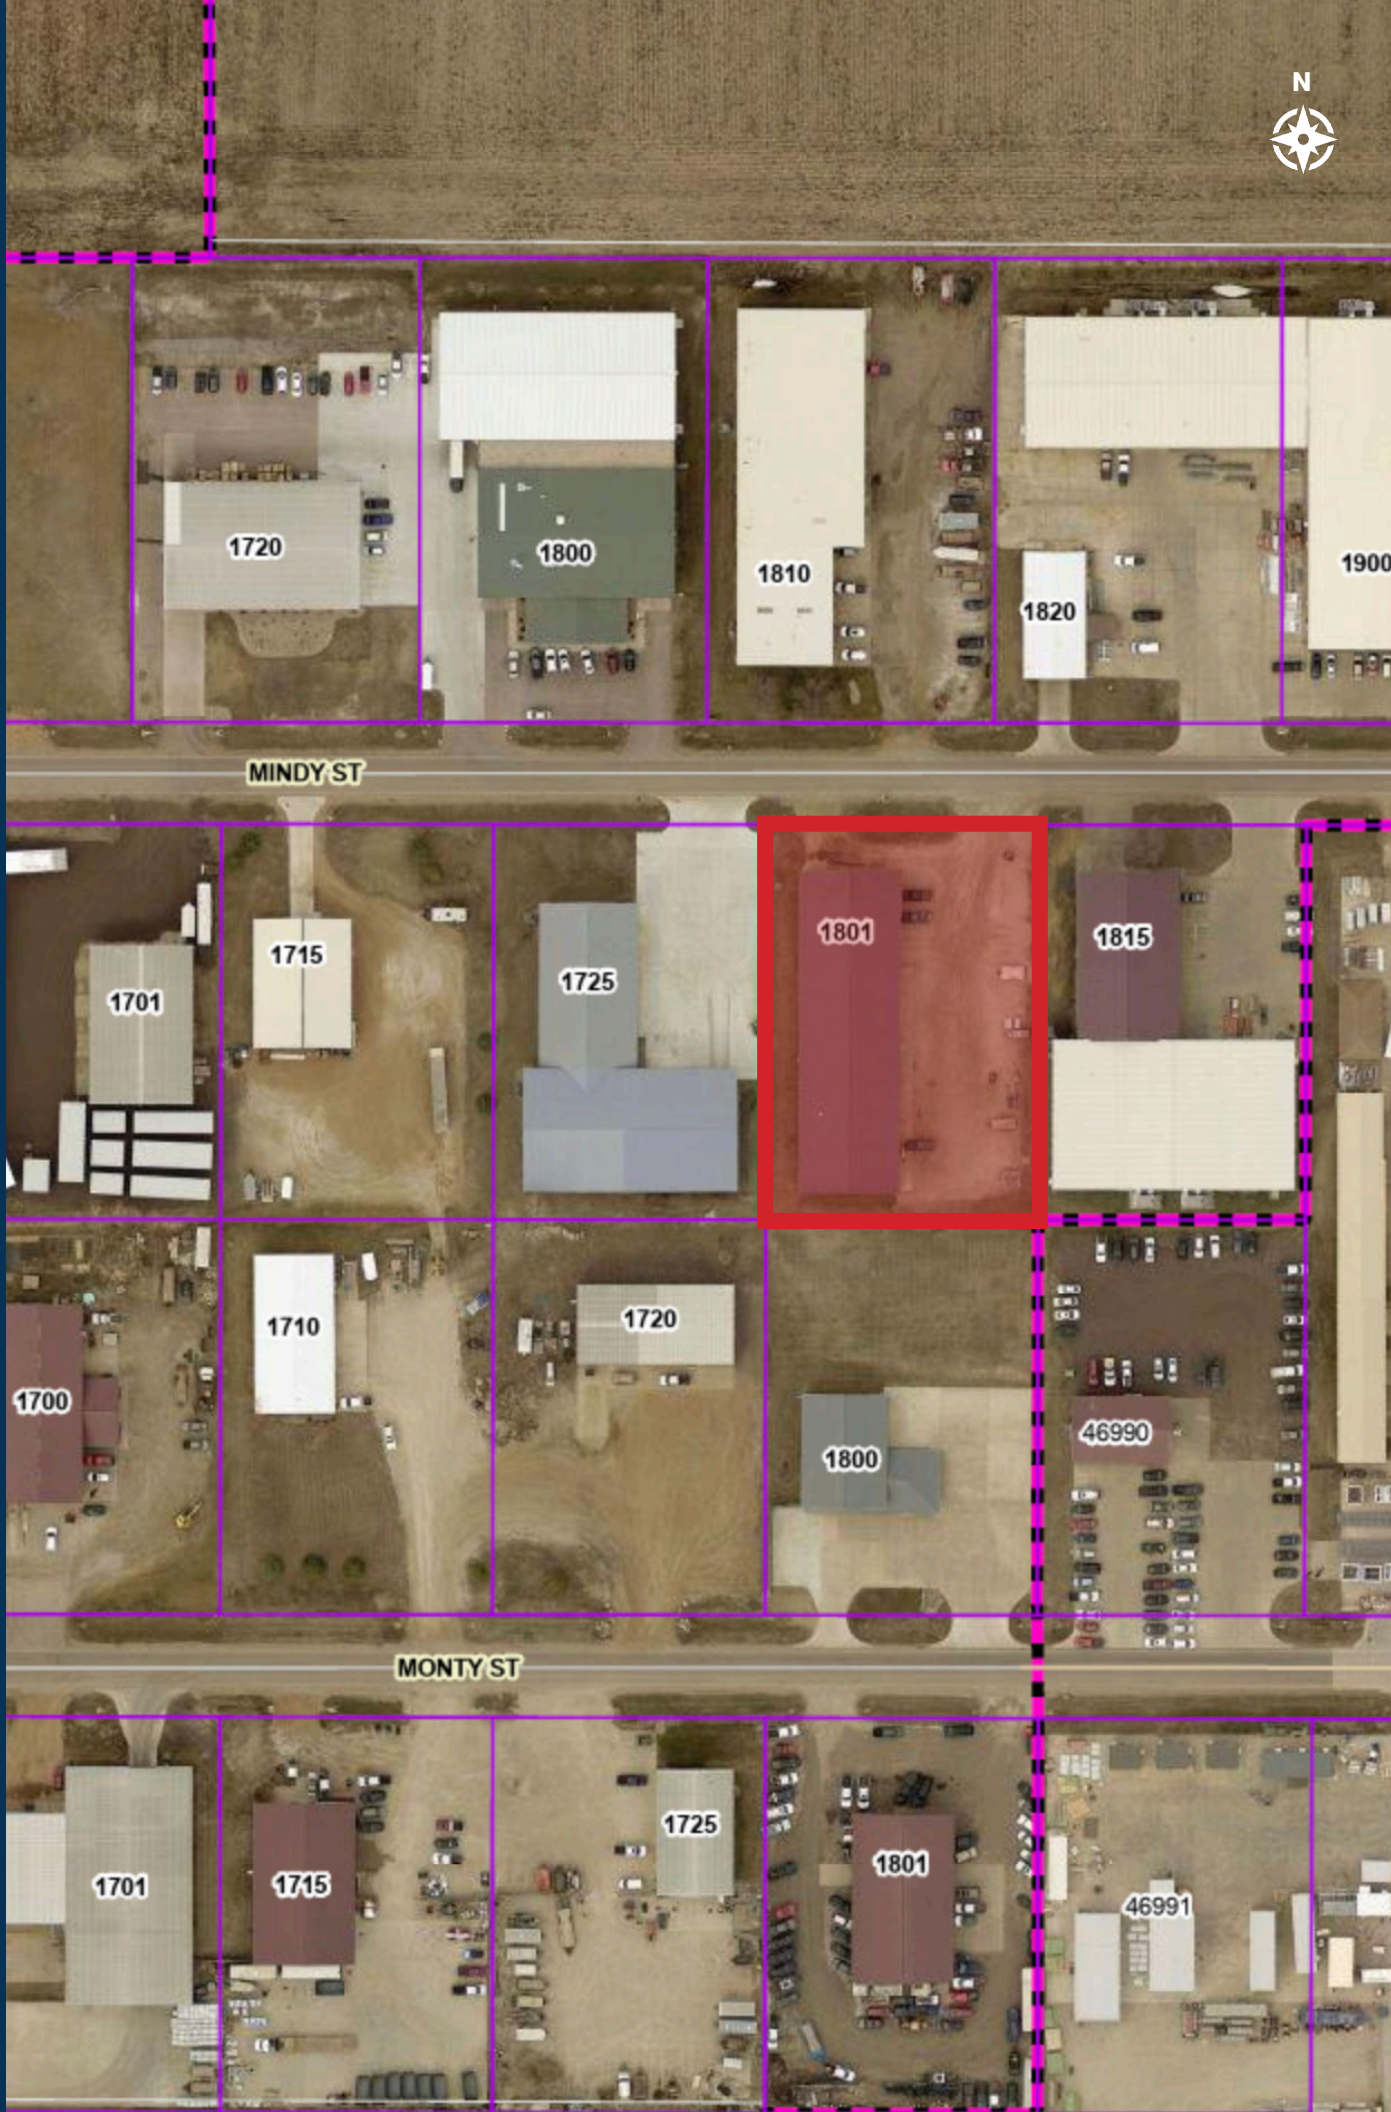

DETAILS

- 50' x 60'
- Bathroom
- Two garage doors
- Floor drain
- Radiant heat

LOCATION

Property is located in Tea, SD, with close proximity to Interstate 29.

AREA TENANTS

Lincoln County Airport, Casey's, Taco John's, Jersey Mikes, Anytime Fitness, Culver's, and Makers Exchange

GET-IT

DQ

ACE
Hardware

KLEINBERG
KLEINBERG

SUBWAY

Marv Skie
Lincoln County
Airport

HARVARD INTEGRATIONS

FOX

MINDY STREET

MONTY STREET

PARCEL MAP

INTERIOR PHOTOS