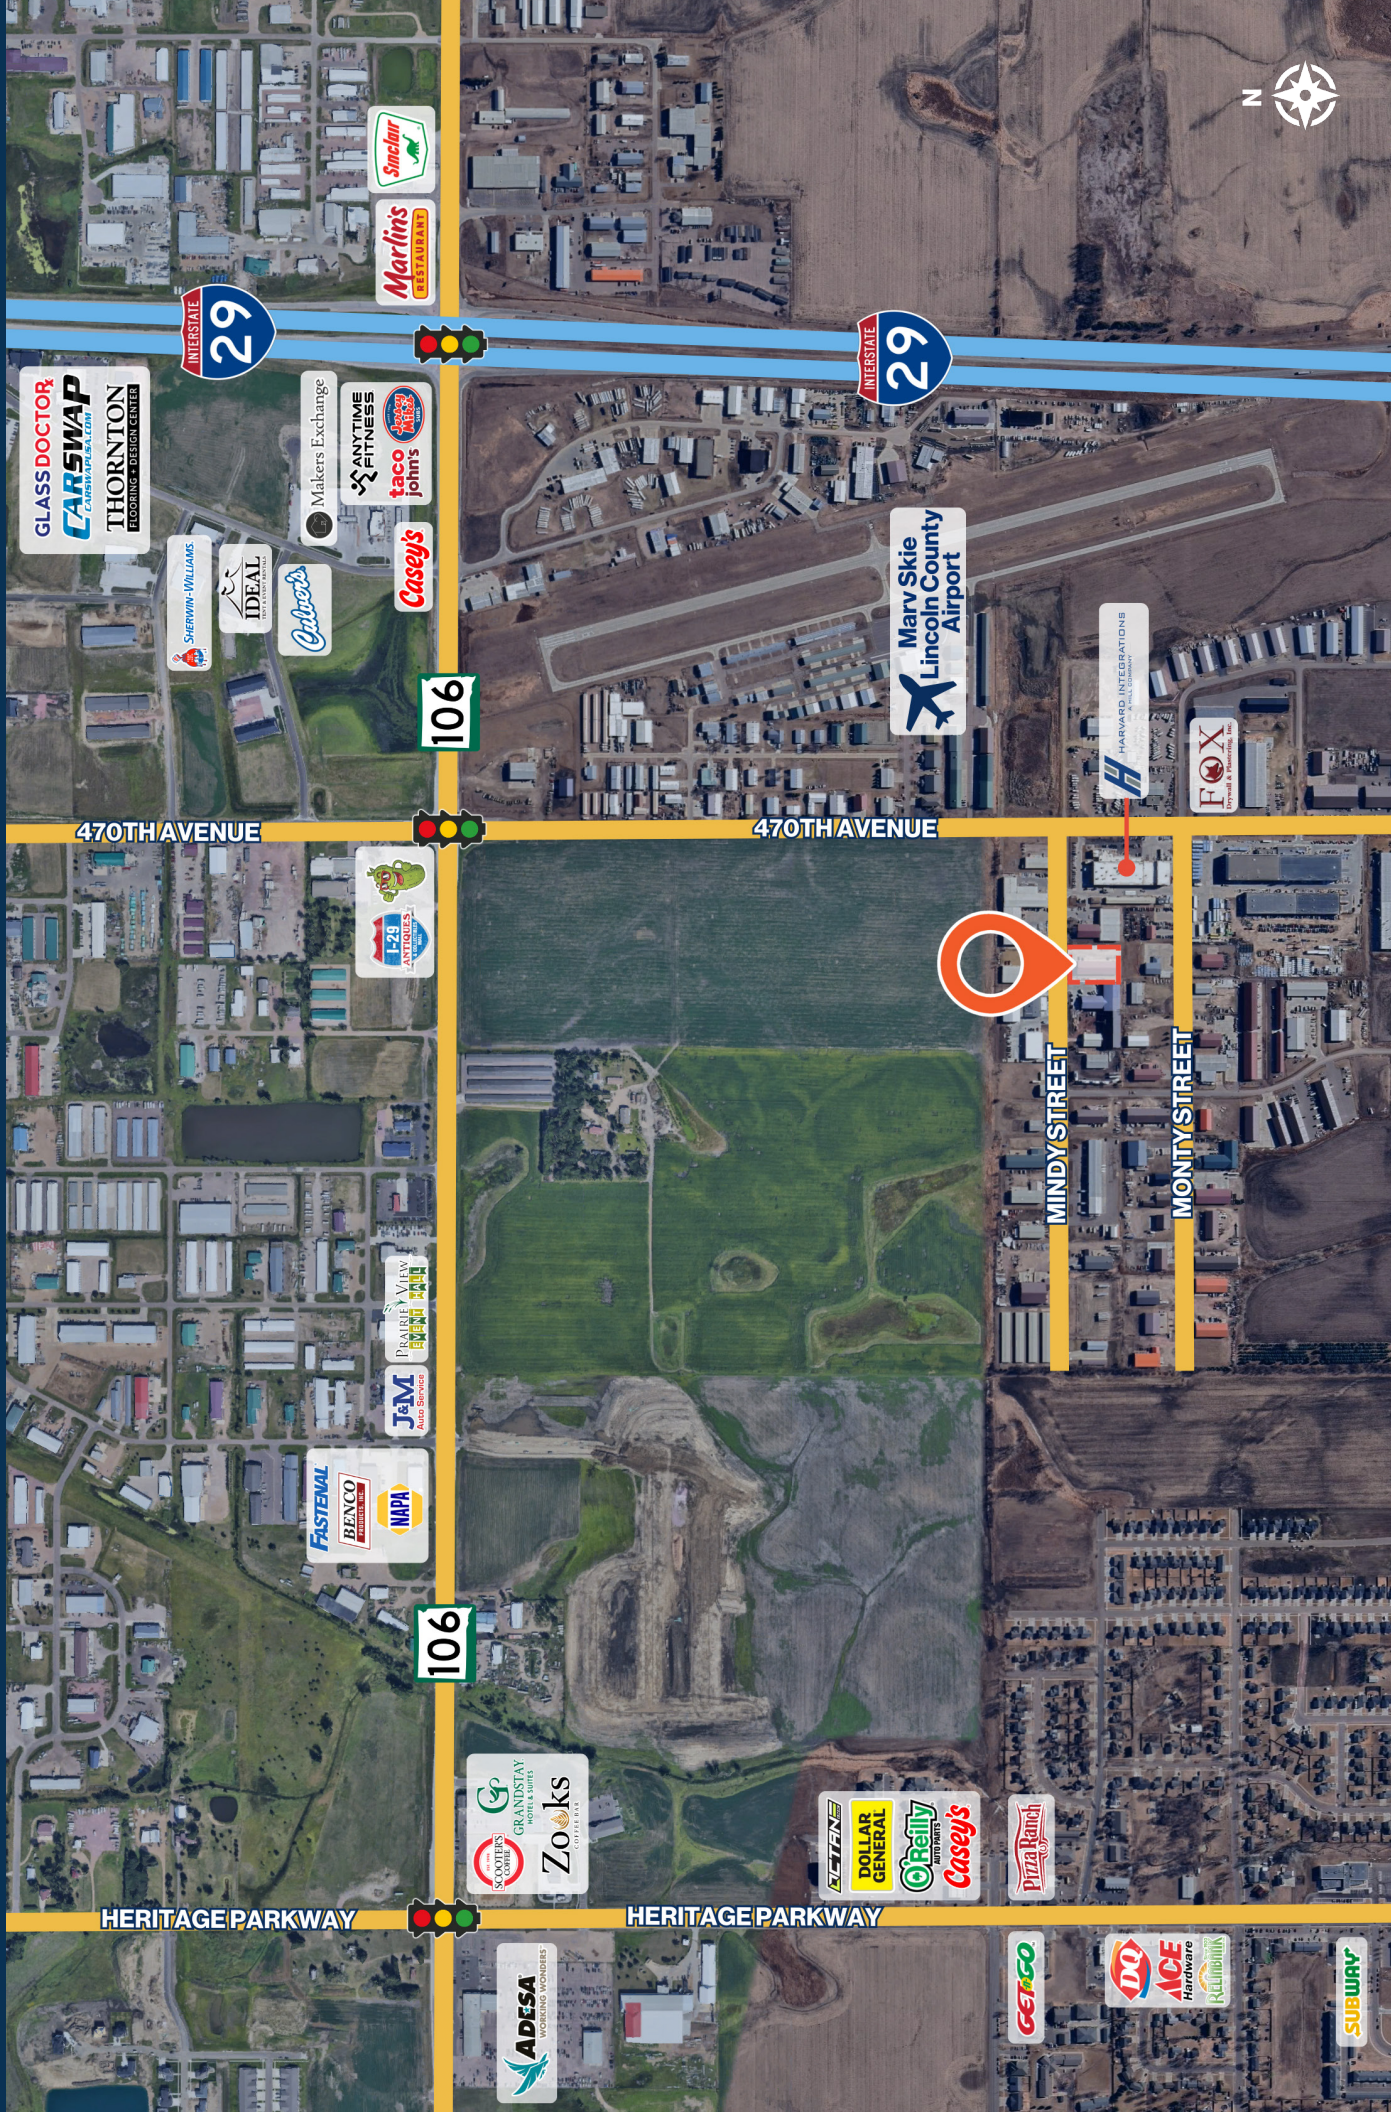

AREA MAP

GLASS DOCTOR
CARSWAP
LABORATORY, MAINTENANCE
THORNTON
FLOORING • DESIGN CENTER

Sherwin-Williams

IDEAL

Casey's

Makers Exchange

ANYTIME FITNESS
taco johns

Casey's

470TH AVENUE

470TH AVENUE

1-29
ANTIQUES

PREMIER VIEW
EVENT CENTER

J&M
Auto Service

FASTENAL

BENCO
AUTOPARTS

NAPA

SCOUTERS
GRANDSTAY
HOTELS & SUITES

Zo's
CORP & LLC

ACTONE

DOLLAR
GENERAL

O'Reilly
AUTO PARTS

Casey's

Pizza Ranch

HERITAGE PARKWAY

HERITAGE PARKWAY

ADESA
INDUSTRIAL PRODUCTS

GET-IT

DQ

ACE
Hardware

KLEINBERG
KLEINBERG

SUBWAY

Marv Skie
Lincoln County
Airport

HARVARD INTEGRATIONS

FOX

MINDY STREET

MONTY STREET